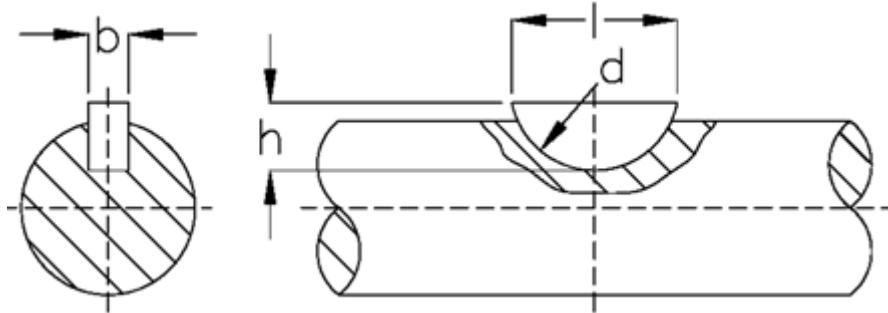

Article number: 09010221

Description: KLEE Woodruff key 2x3,7 DIN 6888

Measures

b = 2.0
d = 10
h = 3.7
l = 9.66